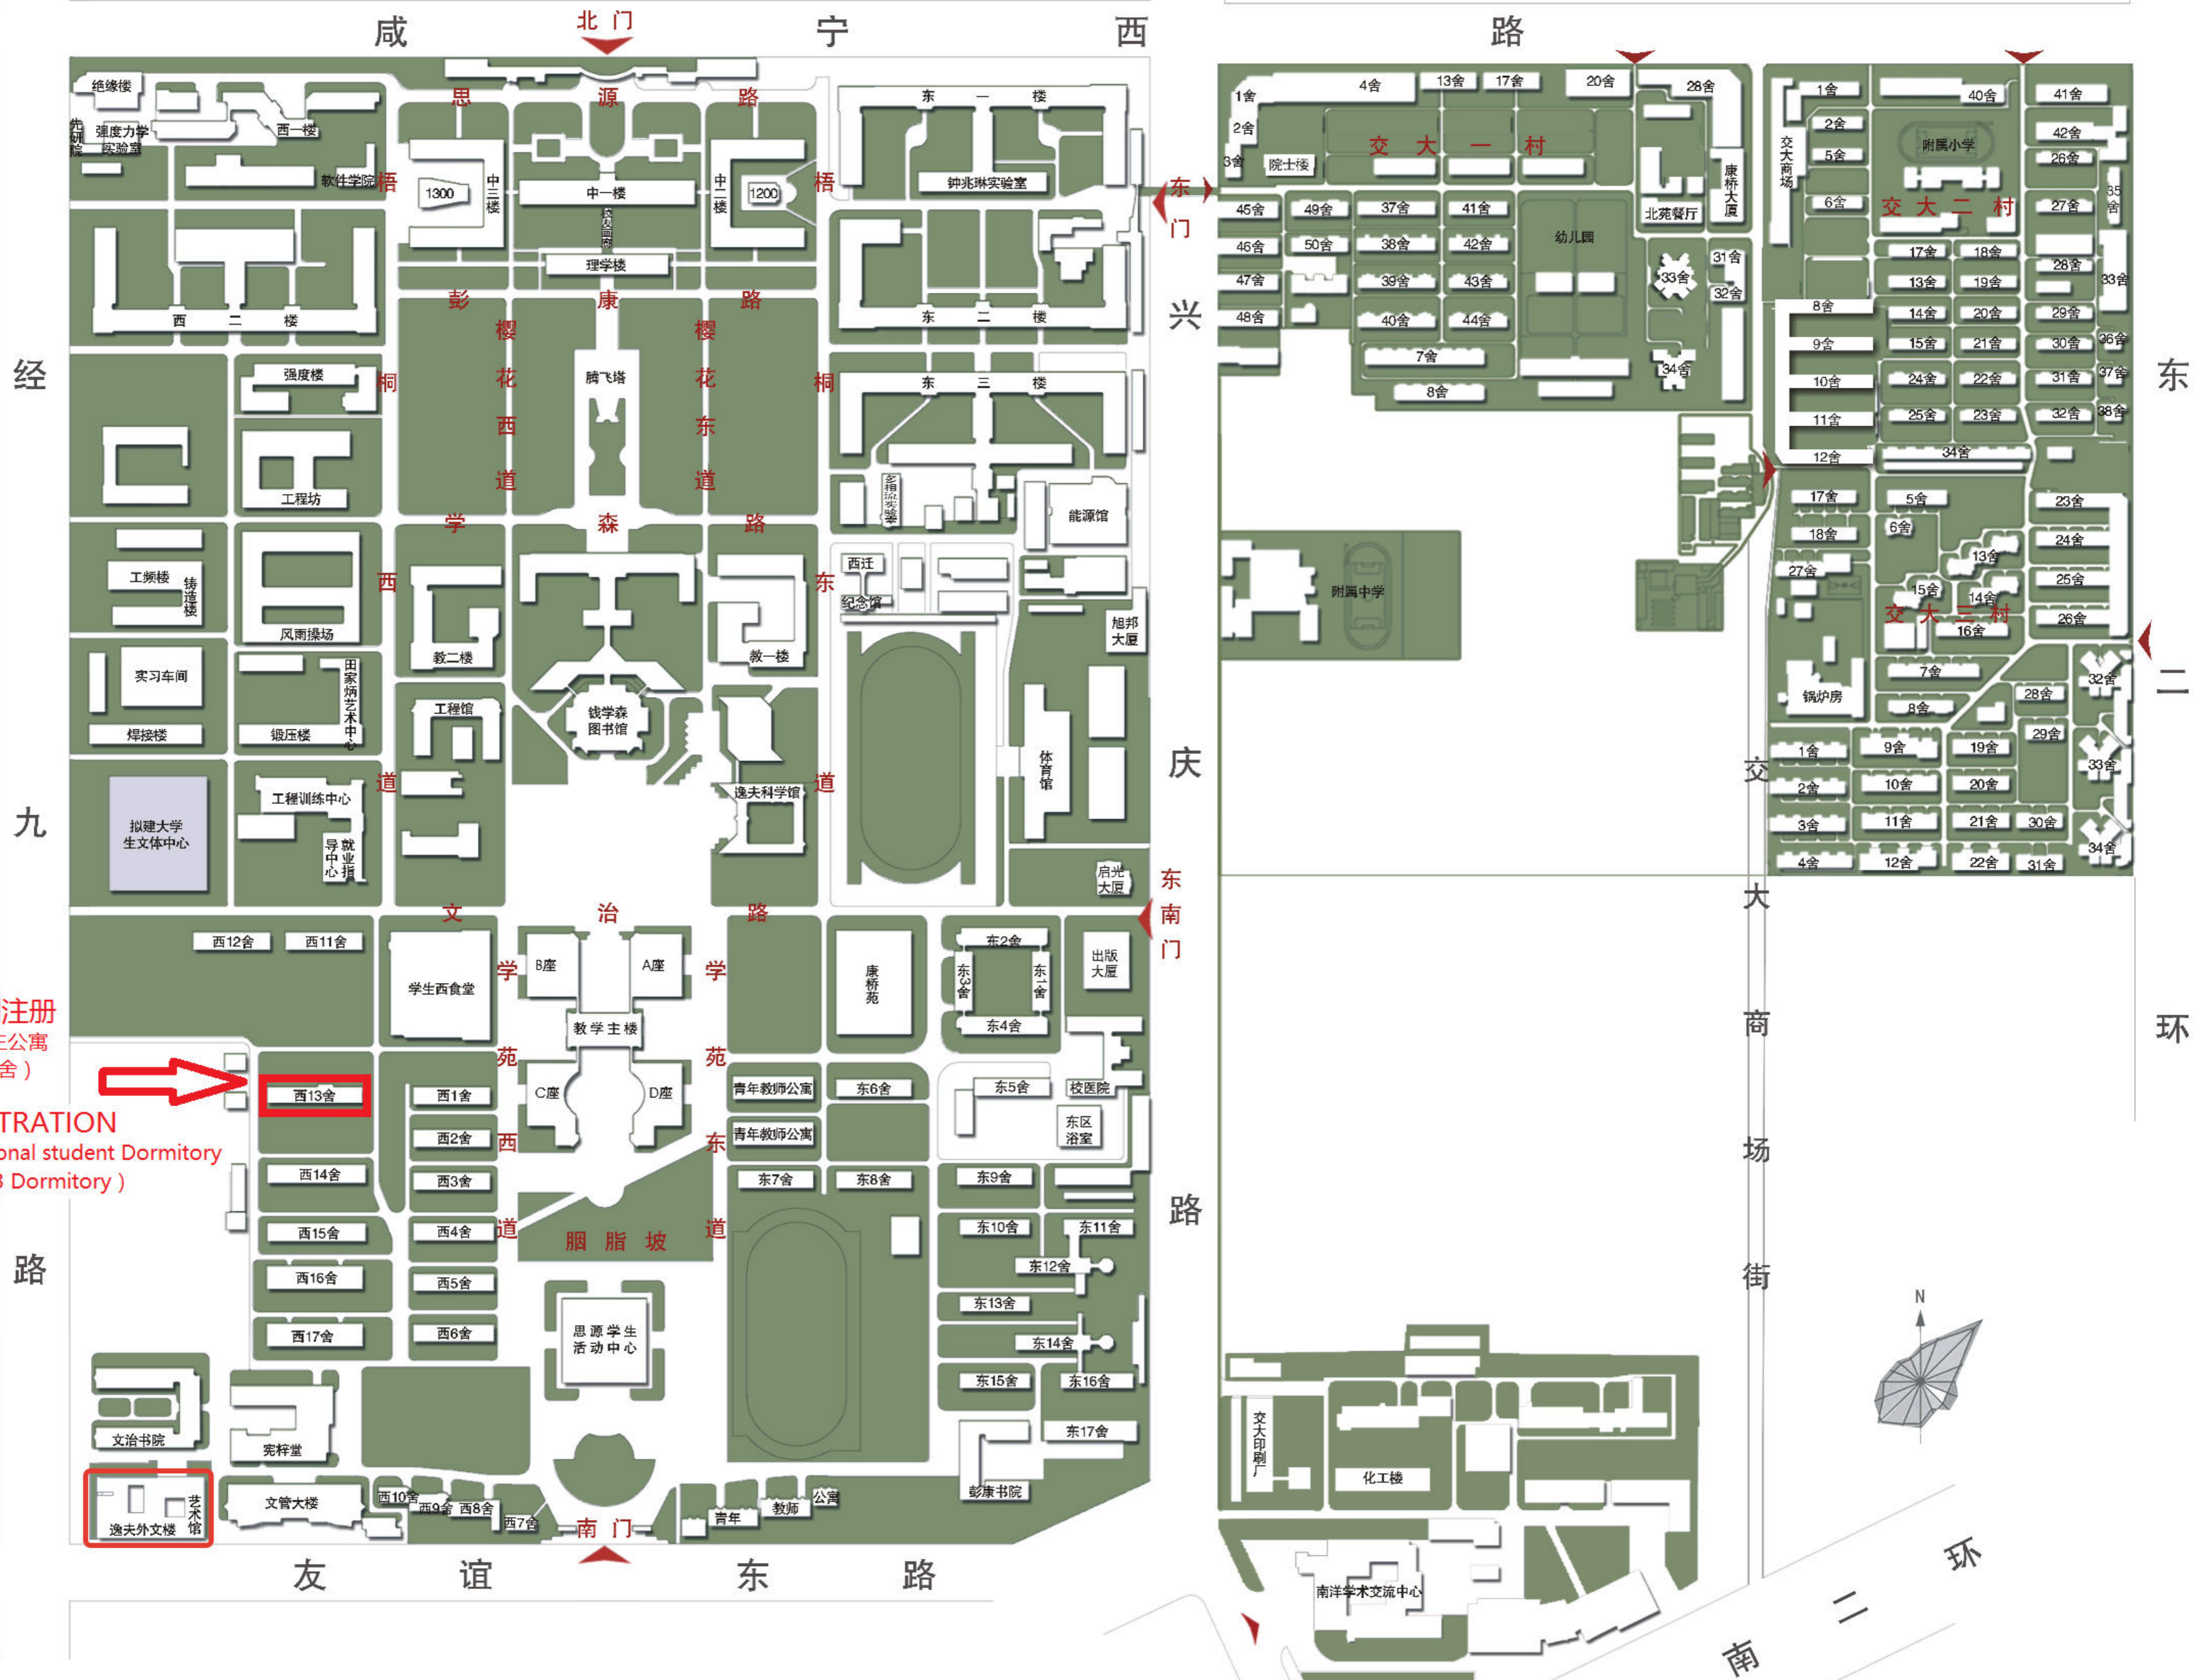

西安交通大学 兴庆校区

XJTU Xingqing Campus

西安市碑林区咸宁西路28号

No.28 West Xianning Road, Beilin District, Xi'an

Last updated on 30/ Sept / 2017

Last updated Items: The locations for registration

报到程序：西安交通大学分为两个校区，兴庆校区和雁塔校区。

1. 医学专业和财经专业的留学生请至雁塔校区报到，

地址：西安市雁塔区雁塔西路76号国际教育学院

留学生公寓（北楼2层）

2. 其他专业的学生请至兴庆校区报到，

地址：西安市碑林区咸宁西路28号

留学生公寓（西13舍）

REGISTRATION: There are two campuses in Xi'an Jiaotong University, Xingqing Campus and Yanta Campus.

1. International Students majored in Medicine or Finance and Economics need to register at Yanta Campus.

Address: School of International Education, No.76 West Yanta Road, Yanta District, Xi'an

International student Dormitory (Level 2, North Building)

2. Other international students need to register at Xingqing Campus

Address: No.28 West Xianning Road, Beilin District, Xi'an

International student Dormitory (West 13 Dormitory)

报到注册
留学生公寓
(西13舍)

REGISTRATION
International student Dormitory
(West 13 Dormitory)